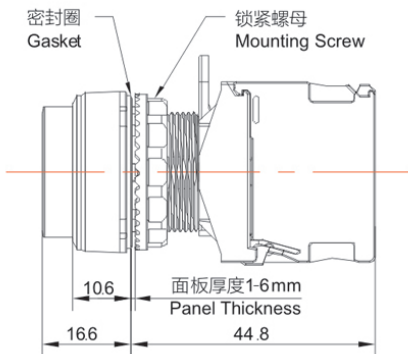

### Product Size

平头型  
Flush

凸头型  
Extended

Ningbo SUPU Electronics Co., Ltd.

Address: No. 150, Xinxing 4th Road, High-tech Industrial Development Zone,  
Cixi City, Zhejiang Province, China

Ningbo SUPU Electronics Co., Ltd.