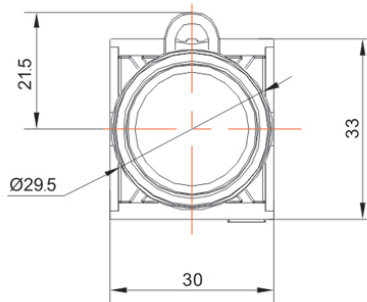

### Product Size

平头型  
Flush

凸头型  
Extended

Ningbo SUPU Electronics Co., Ltd.

Address: No. 150, Xinxing 4th Road, High-tech Industrial Development Zone,  
Cixi City, Zhejiang Province, China

Ningbo SUPU Electronics Co., Ltd.