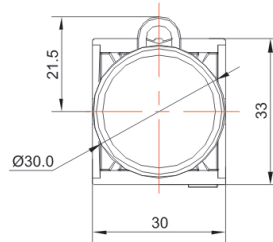

Product Type: TS2 series Mushroom PushButton (ϕ 22)

Product Name: TS2 Series Mushroom PushButton

Product Description: IP65、IP67

Product Size

头部直径
Head Diameter
30mm

头部直径
Head Diameter
40mm

Ningbo SUPU Electronics Co., Ltd.