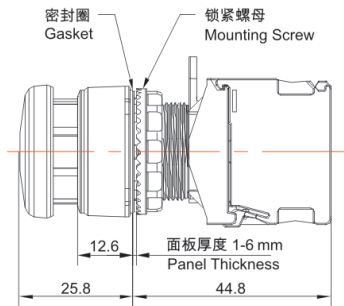

Product Type: TS2 series Mushroom PushButton (ϕ 22)

Product Name: TS2 Series Mushroom PushButton

Product Description: IP65、IP67

Product Size

头部直径
Head Diameter
30mm

头部直径
Head Diameter
40mm

Ningbo SUPU Electronics Co., Ltd.