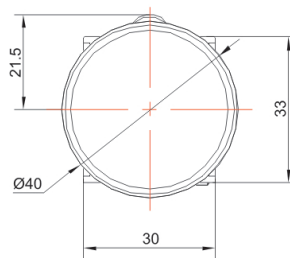

Product Type: TS2 series Mushroom PushButton (ϕ 22)

Product Name: TS2 Series Mushroom PushButton

Product Description: IP65、IP67

Product Size

头部直径
Head Diameter
30mm

头部直径
Head Diameter
40mm

Ningbo SUPU Electronics Co., Ltd.