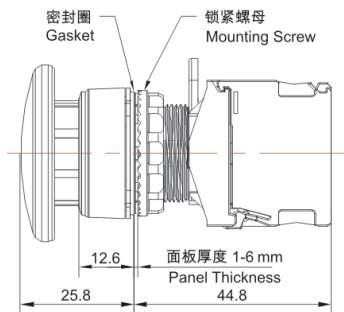

Product Type: TS2 series Mushroom PushButton (ϕ 22)

Product Name: TS2 Series Mushroom PushButton

Product Description: IP65、IP67

Product Size

头部直径
Head Diameter
30mm

头部直径
Head Diameter
40mm

Ningbo SUPU Electronics Co., Ltd.