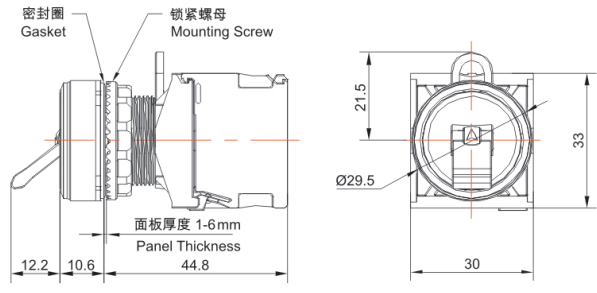

Product Type: Toggle Switch (TS2 Series)

Product Name: TS2 Series

Recessed Toggle Switch

Product Description: IP65、IP67

Product Size

纯平型  
Recessed

Ningbo SUPU Electronics Co., Ltd.

Address: No. 150, Xinxing 4th Road, High-tech Industrial Development Zone,  
Cixi City, Zhejiang Province, China