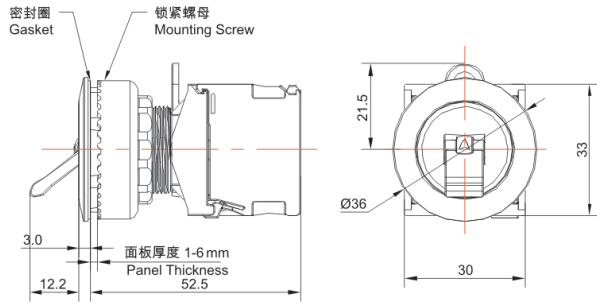

Product Type: Toggle Switch (TS2 Series)

Product Name: TS2 Series

Recessed Toggle Switch

Product Description: IP65、IP67

Product Size

纯平型  
Recessed

Ningbo SUPU Electronics Co., Ltd.

Address: No. 150, Xinxing 4th Road, High-tech Industrial Development Zone,  
Cixi City, Zhejiang Province, China