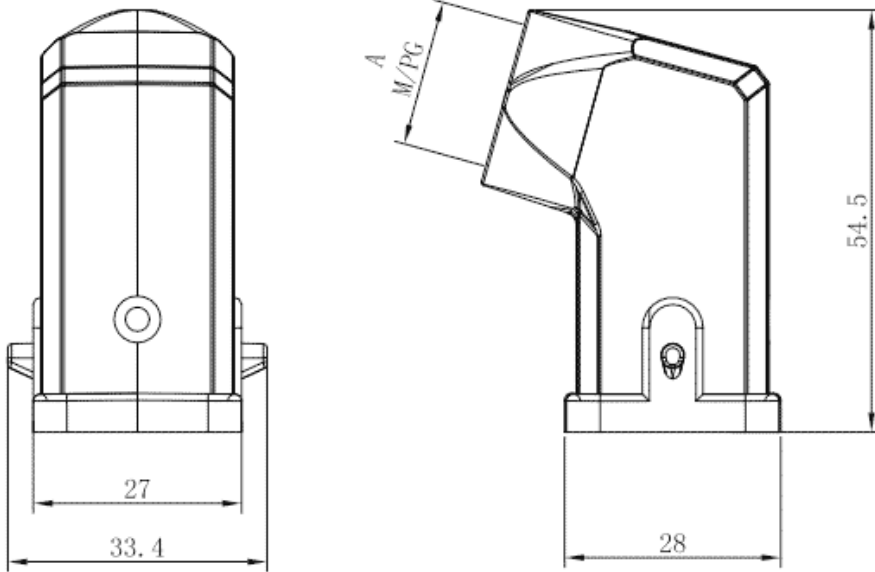

Product Type: Heavy-duty Connector Housing

Product Name:S3A-SE-2B-M20

Product Description: S3A Hoods,side entry,2 bolts,M20 thread

Product Size

Parameters

☞ SUPU ID	S3A-SE-2B-M20
☞ Protection Level	IP65
☞ Operating temperature range	-40°C~+125°C
☞ Color	Grey

☞ Thread type	M20
☞ Category	Housing
☞ Mechanical endurance	≥500

Technical data

☞ Sealing material	NBR
☞ Housing Material	Die-Cast Zinc

Commercial data

☞ Order No	S3A-SE-2B-M20
☞ Packing unit	PCS
☞ Minimum order quantity	1