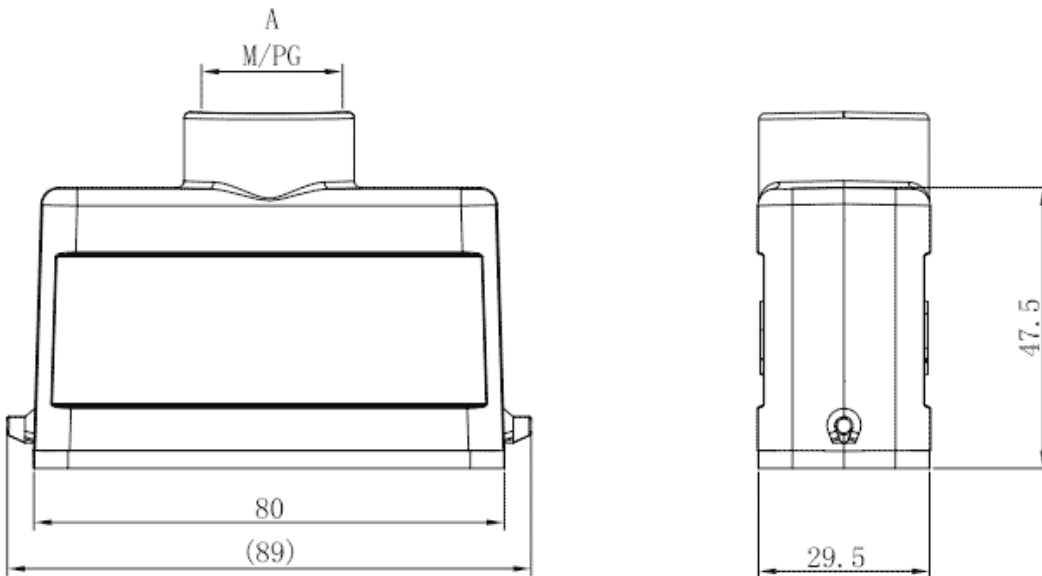

Product Type: Heavy-duty Connector Housing

Product Name: S16A-TE-2B-PG16

Product Description: S16A Hoods, top entry, 2 bolts, PG16 thread

Product Size

Parameters

SUPU ID	S16A-TE-2B-PG16
Protection Level	IP65
Operating temperature range	-40°C~+125°C
Color	Grey

☞ Thread type	PG16
☞ Category	Housing
☞ Mechanical endurance	≥500

Technical data

☞ Sealing material	NBR
☞ Housing Material	Die-Cast Aluminum

Commercial data

☞ Order No	S16A-TE-2B-PG16
☞ Packing unit	PCS
☞ Minimum order quantity	1