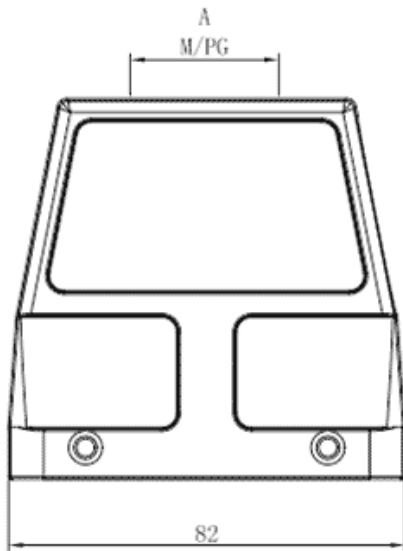

Product Type: Heavy-duty Connector Housing

Product Name: S32A-TEH-4B-PG29

Product Description: S32A Hoods, top entry, high construction, 4 bolts, PG29 thread

## Product Size

## Parameters

⌘ SUPU ID	S32A-TEH-4B-PG29
⌘ Protection Level	IP65
⌘ Operating temperature range	-40°C~+125°C
⌘ Color	Grey

☞ Thread type	PG29
☞ Category	Housing
☞ Mechanical endurance	≥500