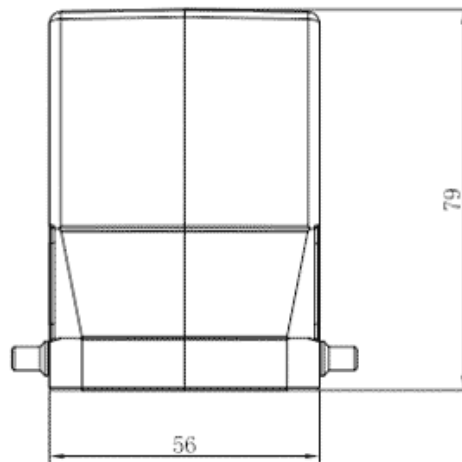

Product Type: Heavy-duty Connector Housing

Product Name: S32A-TEH-4B-PG29

Product Description: S32A Hoods, top entry, high construction, 4 bolts, PG29 thread

## Product Size

## Parameters

⌘ SUPU ID	S32A-TEH-4B-PG29
⌘ Protection Level	IP65
⌘ Operating temperature range	-40°C~+125°C
⌘ Color	Grey

☞ Thread type	PG29
☞ Category	Housing
☞ Mechanical endurance	≥500