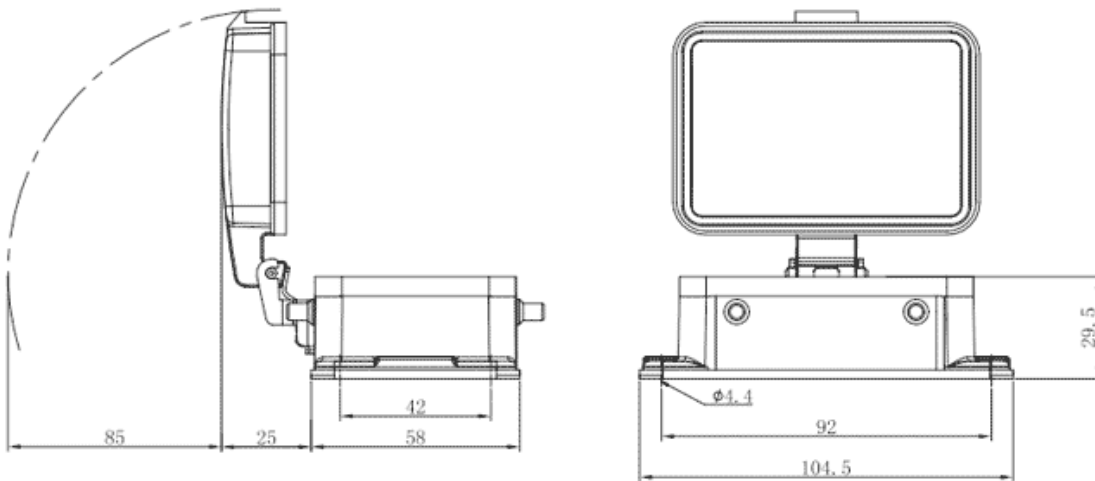

Product Type: Heavy-duty Connector Housing

Product Name: S32A-BM-4B-MC

Product Description: S32A Housings, 4 blots, bulkhead mounting, metal cover

Product Size

Parameters

☞ SUPU ID	S32A-BM-4B-MC
☞ Protection Level	IP65
☞ Operating temperature range	-40°C~+125°C
☞ Color	Grey

☞ Thread type	/
☞ Category	Base
☞ Mechanical endurance	≥500

Technical data

☞ Sealing material	NBR
☞ Housing Material	Die-Cast Aluminum

Commercial data

☞ Order No	S32A-BM-4B-MC
☞ Packing unit	PCS
☞ Minimum order quantity	1