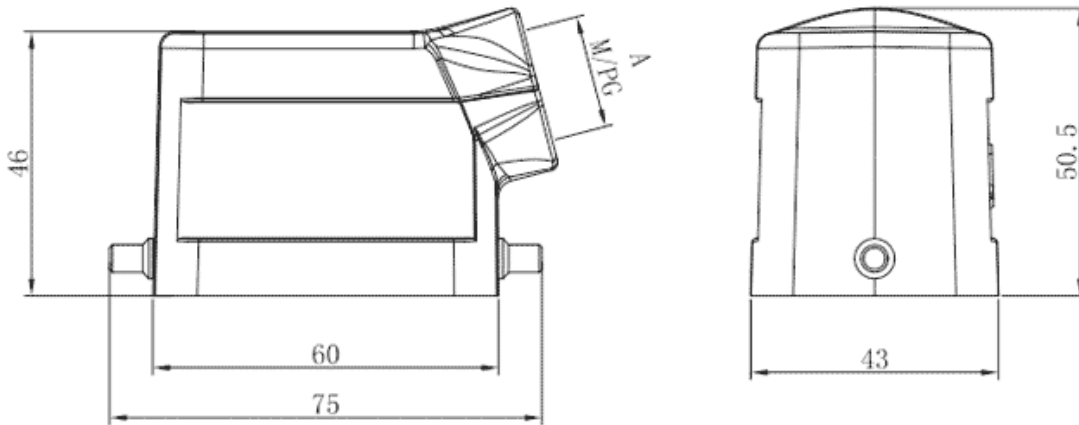

Product Type: Heavy-duty Connector Housing

Product Name: S6B-SE-2B-M20

Product Description: S6B Hoods, side entry, 2 bolts, M20 thread

Product Size

Parameters

☞ SUPU ID	S6B-SE-2B-M20
☞ Protection Level	IP65
☞ Operating temperature range	-40°C~+125°C
☞ Color	Grey

☞ Thread type	M20
☞ Category	Housing
☞ Mechanical endurance	≥500

Technical data

☞ Sealing material	NBR
☞ Housing Material	Die-Cast Aluminum

Commercial data

☞ Order No	S6B-SE-2B-M20
☞ Packing unit	PCS
☞ Minimum order quantity	1