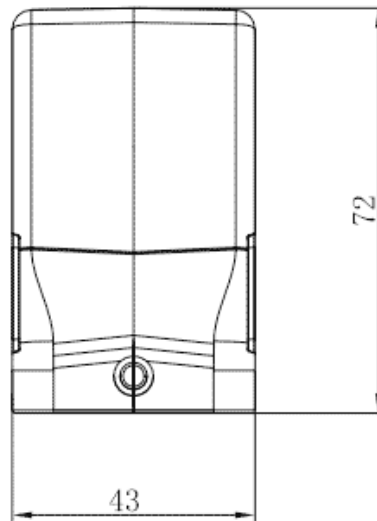

Product Type: Heavy-duty Connector Housing

Product Name: S6B-SEH-2B-PG21

Product Description: S6B Hoods, side entry, high construction, 2 bolts, PG21 thread

**Product Size**

**Parameters**

☞ SUPU ID	S6B-SEH-2B-PG21
☞ Protection Level	IP65
☞ Operating temperature range	-40°C~+125°C
☞ Color	Grey