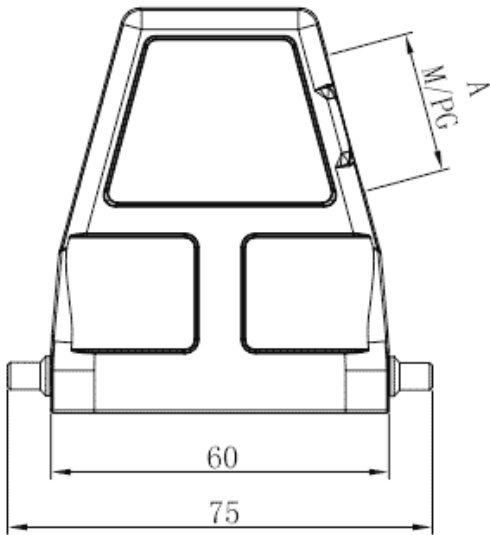

Product Type: Heavy-duty Connector Housing

Product Name: S6B-SEH-2B-PG21

Product Description: S6B Hoods, side entry, high construction, 2 bolts, PG21 thread

**Product Size**

**Parameters**

☞ SUPU ID	S6B-SEH-2B-PG21
☞ Protection Level	IP65
☞ Operating temperature range	-40°C~+125°C
☞ Color	Grey