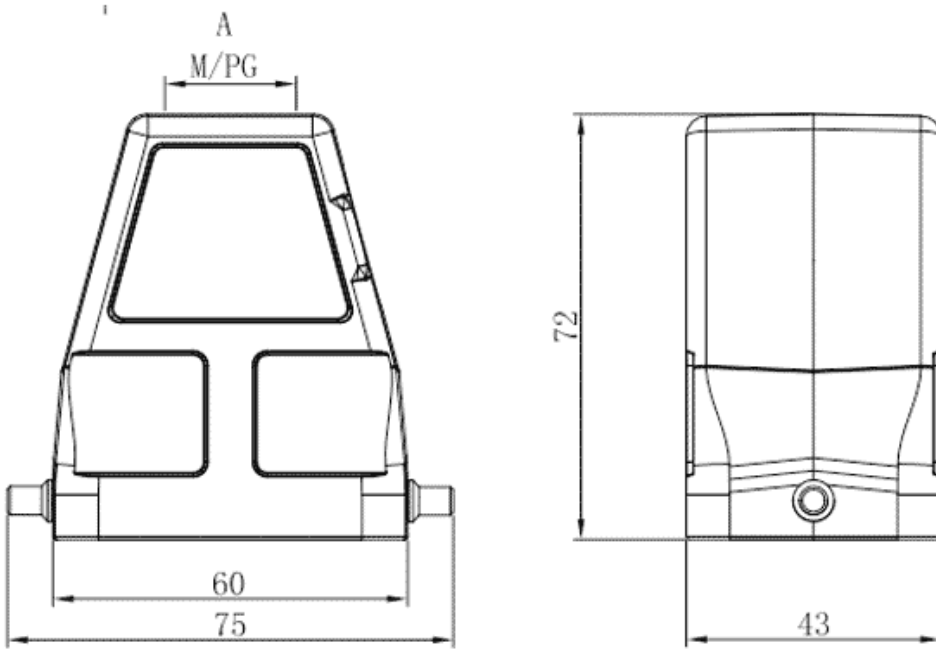

Product Type: Heavy-duty Connector Housing

Product Name: S6B-TEH-2B-M32

Product Description: S6B Hoods, top entry, high construction, 2 bolts, M32 thread

Product Size

Parameters

⌘ SUPU ID	S6B-TEH-2B-M32
⌘ Protection Level	IP65
⌘ Operating temperature range	-40°C~+125°C
⌘ Color	Grey

☞ Thread type	M32
☞ Category	Housing
☞ Mechanical endurance	≥500

Technical data

☞ Sealing material	NBR
☞ Housing Material	Die-Cast Aluminum

Commercial data

☞ Order No	S6B-TEH-2B-M32
☞ Packing unit	PCS
☞ Minimum order quantity	1