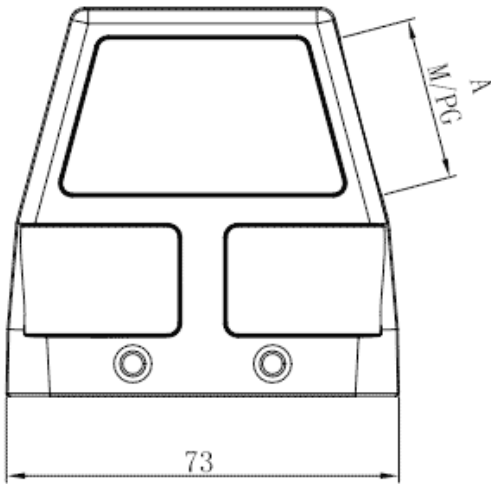

Product Type: Heavy-duty Connector Housing

Product Name: S10B-SEH-4B-PG29

Product Description: S6B Housings, metal, 1 levers, surface mounting, high construction, PG29 thread, metal cover

## Product Size

## Parameters

 SUPU ID	S10B-SEH-4B-PG29
 Protection Level	IP65
 Operating temperature range	-40°C~+125°C
 Color	Grey

☞ Thread type	PG29
☞ Category	Housing
☞ Mechanical endurance	≥500