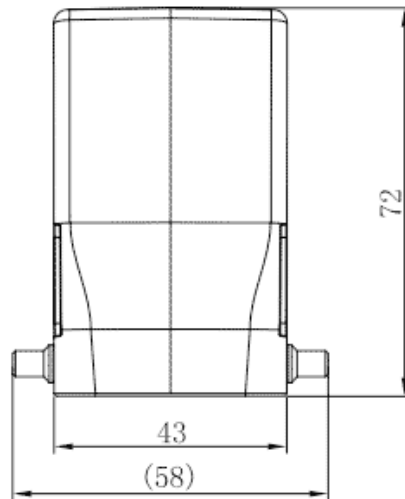

Product Type: Heavy-duty Connector Housing

Product Name: S10B-SEH-4B-PG29

Product Description: S6B Housings, metal, 1 levers, surface mounting, high construction, PG29 thread, metal cover

## Product Size

## Parameters

 SUPU ID	S10B-SEH-4B-PG29
 Protection Level	IP65
 Operating temperature range	-40°C~+125°C
 Color	Grey

☞ Thread type	PG29
☞ Category	Housing
☞ Mechanical endurance	≥500