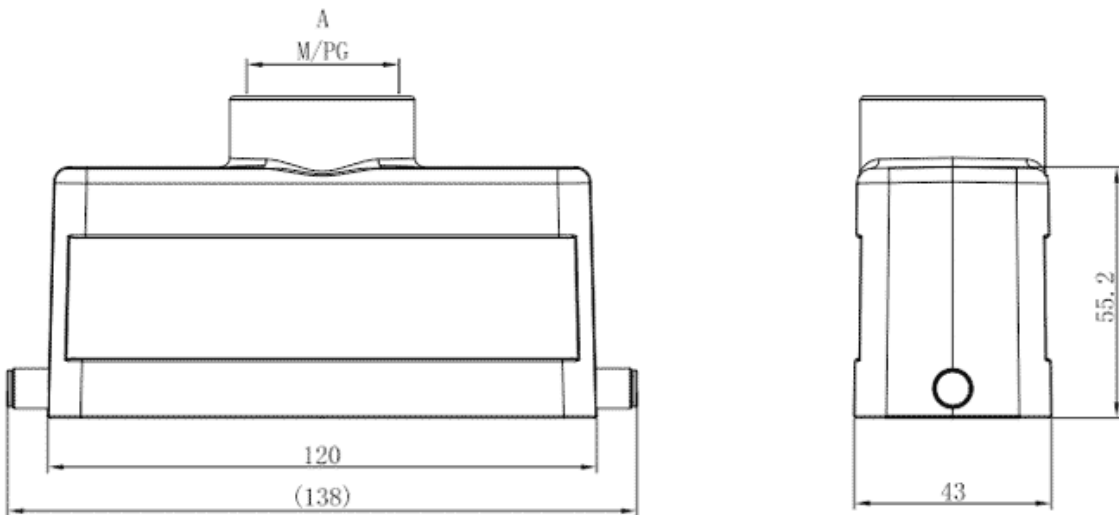

Product Type: Heavy-duty Connector Housing

Product Name: S24B-TE-2B-M32

Product Description: S24B Hoods, top entry, 2 bolts, M32 thread

## Product Size

## Parameters

☞ SUPU ID	S24B-TE-2B-M32
☞ Protection Level	IP65
☞ Operating temperature range	-40°C~+125°C
☞ Color	Grey

☞ Thread type	M32
☞ Category	Housing
☞ Mechanical endurance	≥500