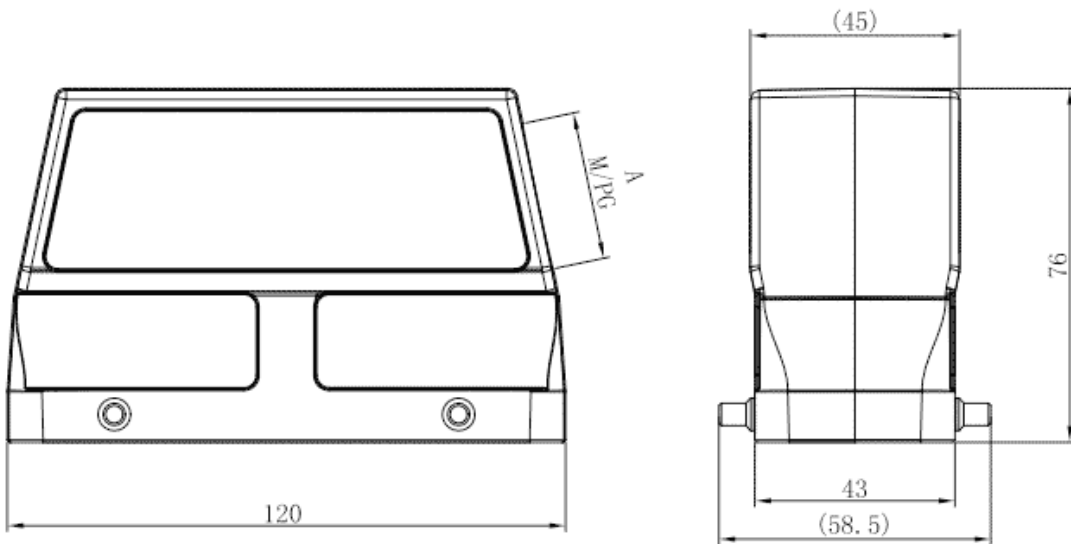

Product Type: Heavy-duty Connector Housing

Product Name: S24B-SEH-4B-M40

Product Description: S24B Hoods, side entry, high construction, 4 bolts, M40 thread

Product Size

Parameters

⌘ SUPU ID	S24B-SEH-4B-M40
⌘ Protection Level	IP65
⌘ Operating temperature range	-40°C~+125°C
⌘ Color	Grey

☞ Thread type	M40
☞ Category	Housing
☞ Mechanical endurance	≥500

Technical data

☞ Sealing material	NBR
☞ Housing Material	Die-Cast Aluminum

Commercial data

☞ Order No	S24B-SEH-4B-M40
☞ Packing unit	PCS
☞ Minimum order quantity	1