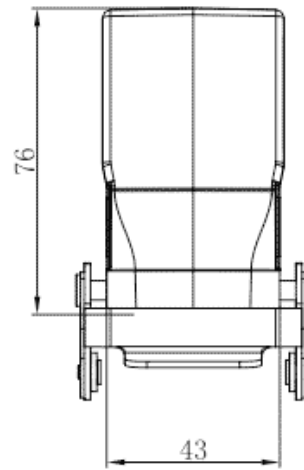

Product Type: Heavy-duty Connector Housing

Product Name: S24B-TEH-2L.M-PG29

Product Description: S24B Hoods, metal, top entry, high construction, 2 levers, PG29 thread

## Product Size

## Parameters

⌘ SUPU ID	S24B-TEH-2L.M-PG29
⌘ Protection Level	IP65
⌘ Operating temperature range	-40°C~+125°C
⌘ Color	Grey

☞ Thread type	PG29
☞ Category	Housing
☞ Mechanical endurance	≥500