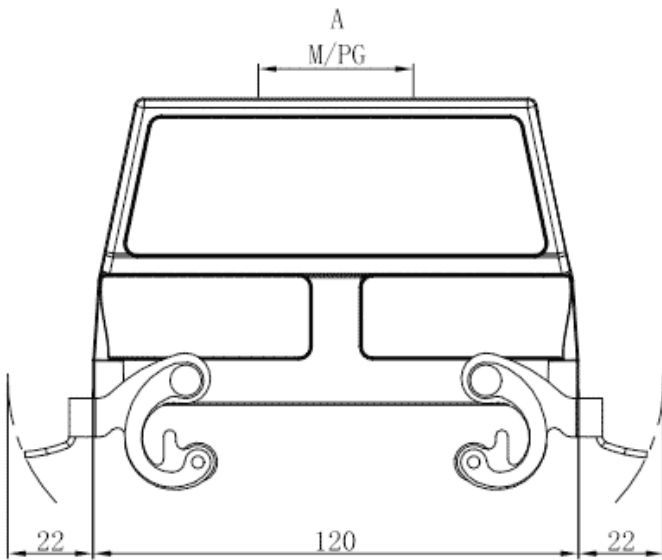

Product Type: Heavy-duty Connector Housing

Product Name: S24B-TEH-2L.M-PG29

Product Description: S24B Hoods, metal, top entry, high construction, 2 levers, PG29 thread

## Product Size

## Parameters

⌘ SUPU ID	S24B-TEH-2L.M-PG29
⌘ Protection Level	IP65
⌘ Operating temperature range	-40°C~+125°C
⌘ Color	Grey

☞ Thread type	PG29
☞ Category	Housing
☞ Mechanical endurance	≥500