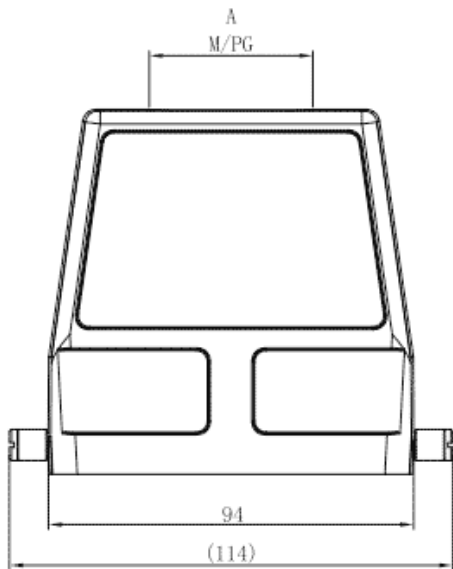

Product Type: Heavy-duty Connector Housing

Product Name: S32B-TE-2B-M32

Product Description: S32B Hoods, top entry, 2 bolts, M32 thread

## Product Size