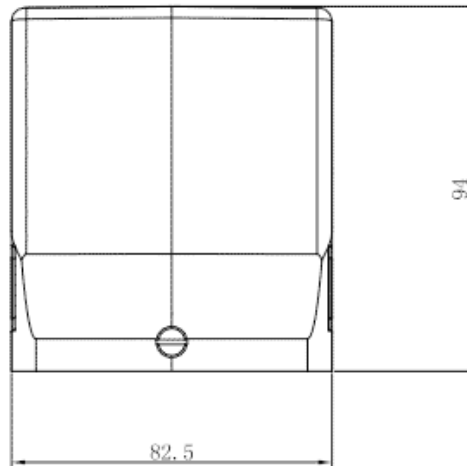

Product Type: Heavy-duty Connector Housing

Product Name:S32B-TE-2B-M40

Product Description: S32B Hoods,top entry,2 bolts,M40 thread

Product Size

Parameters

☞ SUPU ID	S32B-TE-2B-M40
☞ Protection Level	IP65
☞ Operating temperature range	-40°C~+125°C
☞ Color	Grey

☞ Thread type	M40
☞ Category	Housing
☞ Mechanical endurance	≥500

Technical data

☞ Sealing material	NBR
☞ Housing Material	Die-Cast Aluminum

Commercial data

☞ Order No	S32B-TE-2B-M40
☞ Packing unit	PCS
☞ Minimum order quantity	1