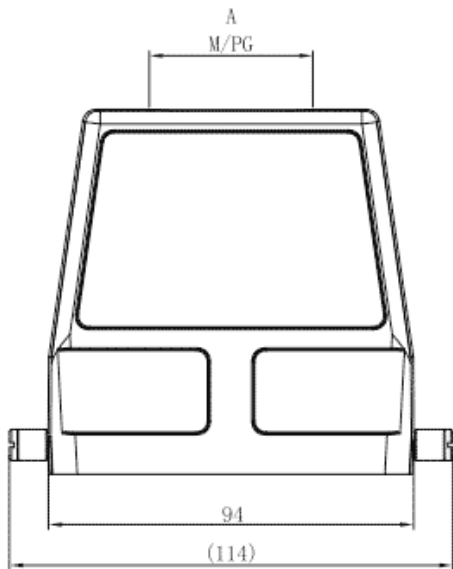

Product Type: Heavy-duty Connector Housing

Product Name:S32B-TE-2B-M40

Product Description: S32B Hoods,top entry,2 bolts,M40 thread

Product Size

Parameters

☞ SUPU ID	S32B-TE-2B-M40
☞ Protection Level	IP65
☞ Operating temperature range	-40°C~+125°C
☞ Color	Grey

☞ Thread type	M40
☞ Category	Housing
☞ Mechanical endurance	≥500

Technical data

☞ Sealing material	NBR
☞ Housing Material	Die-Cast Aluminum

Commercial data

☞ Order No	S32B-TE-2B-M40
☞ Packing unit	PCS
☞ Minimum order quantity	1