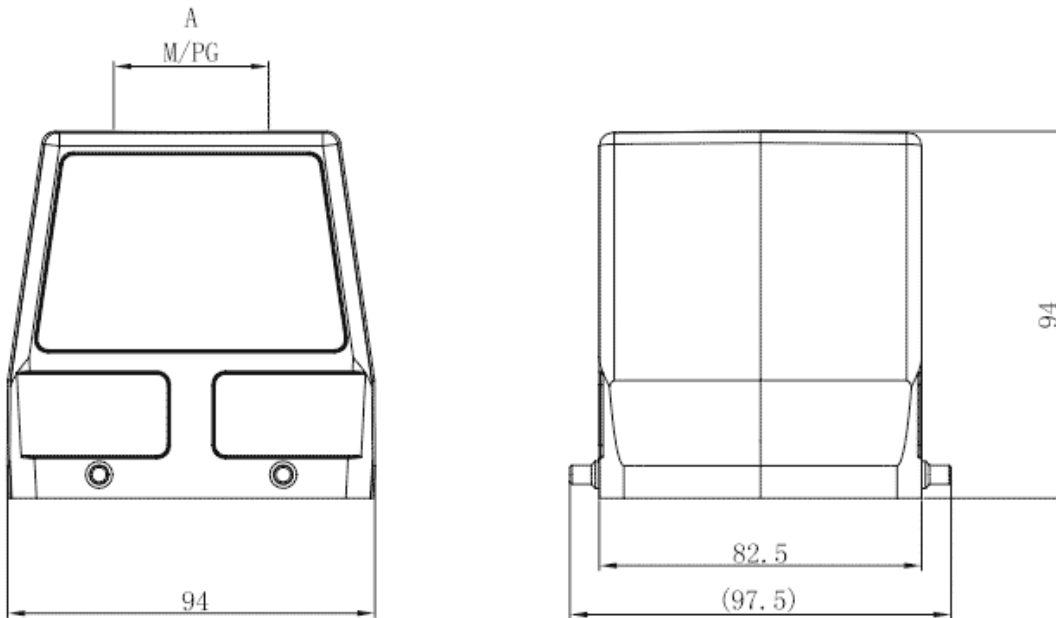

Product Type: Heavy-duty Connector Housing

Product Name: S32B-TE-4B-PG42

Product Description: S32B Hoods, top entry, 4 bolts, PG42 thread

Product Size

Parameters

☞ SUPU ID	S32B-TE-4B-PG42
☞ Protection Level	IP65
☞ Operating temperature range	-40°C~+125°C
☞ Color	Grey

☞ Thread type	PG42
☞ Category	Housing
☞ Mechanical endurance	≥500

Technical data

☞ Sealing material	NBR
☞ Housing Material	Die-Cast Aluminum

Commercial data

☞ Order No	S32B-TE-4B-PG42
☞ Packing unit	PCS
☞ Minimum order quantity	1