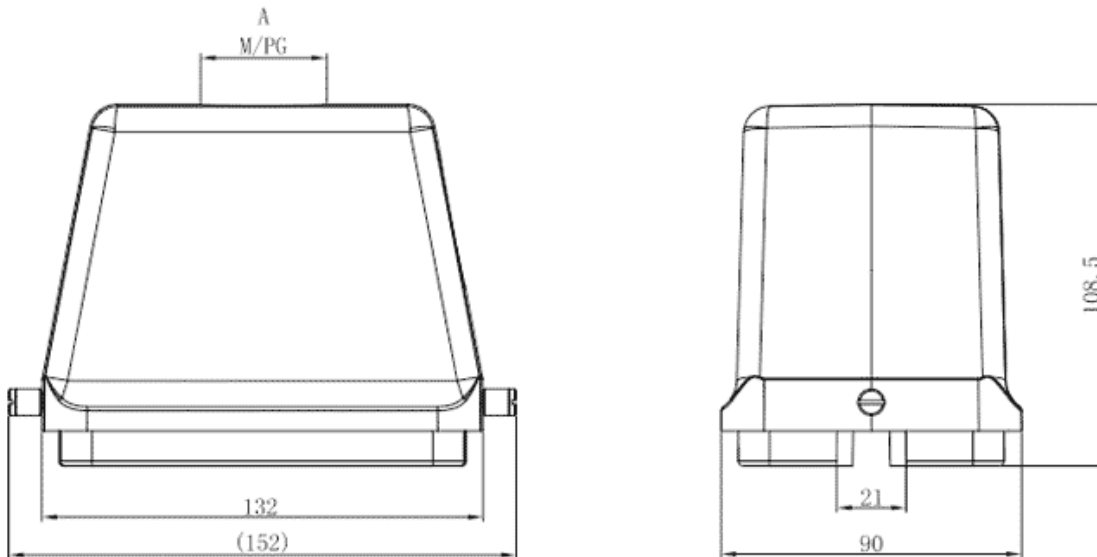

Product Type: Heavy-duty Connector Housing

Product Name: S48B-TE-2B-M32

Product Description: S48B Hoods, top entry, 2 bolts, M32 thread

## Product Size