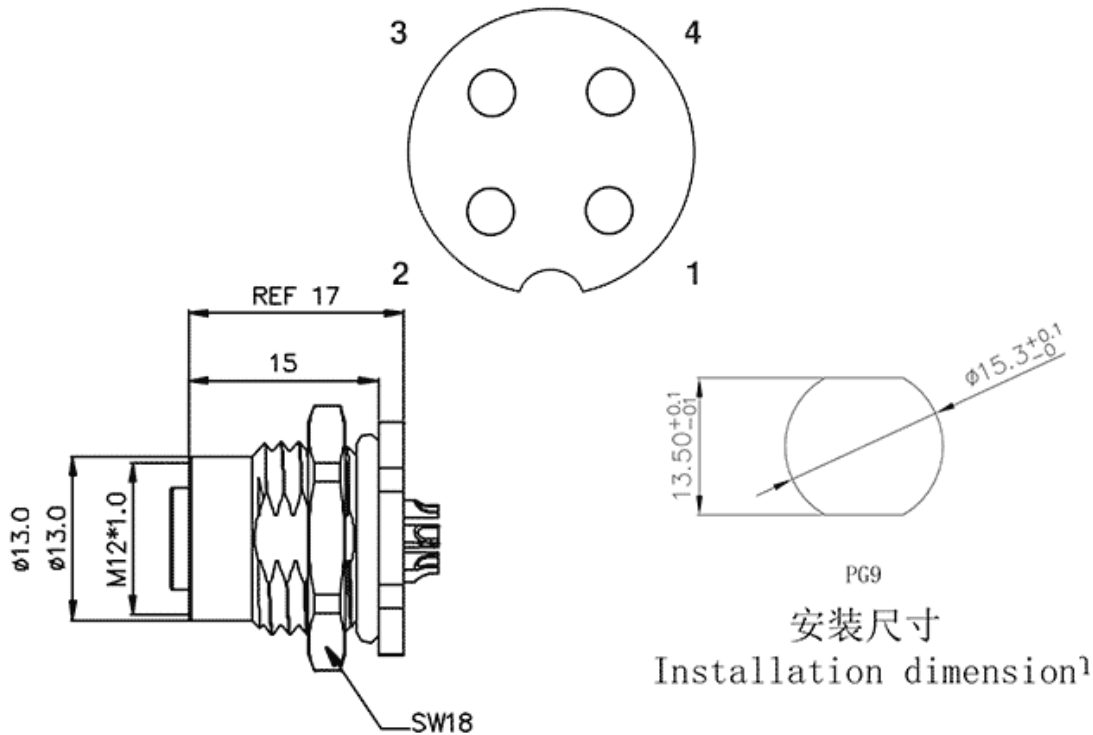

Product Type: M12 Panel Mounting Connector

Product Name: M12A04C-FPSRHUS

Product Description:

Product Size

安装尺寸
Installation dimension¹

Parameters

☞ SUPU ID	M12
☞ Number of connections	4
☞ Protection Level	IP67
☞ Operating temperature range	-40~+85°C

☞ Mounting Type	板后安装
☞ Thread type	M12X1.0
☞ Category	孔式
☞ Coding	A
☞ Connection method	杯口
☞ Mechanical endurance	100
☞ Standards	IEC61076-2-101

Commercial data

☞ Order No	M12A04C-FPSRHUS
☞ Packing unit	PCS
☞ Minimum order quantity	1