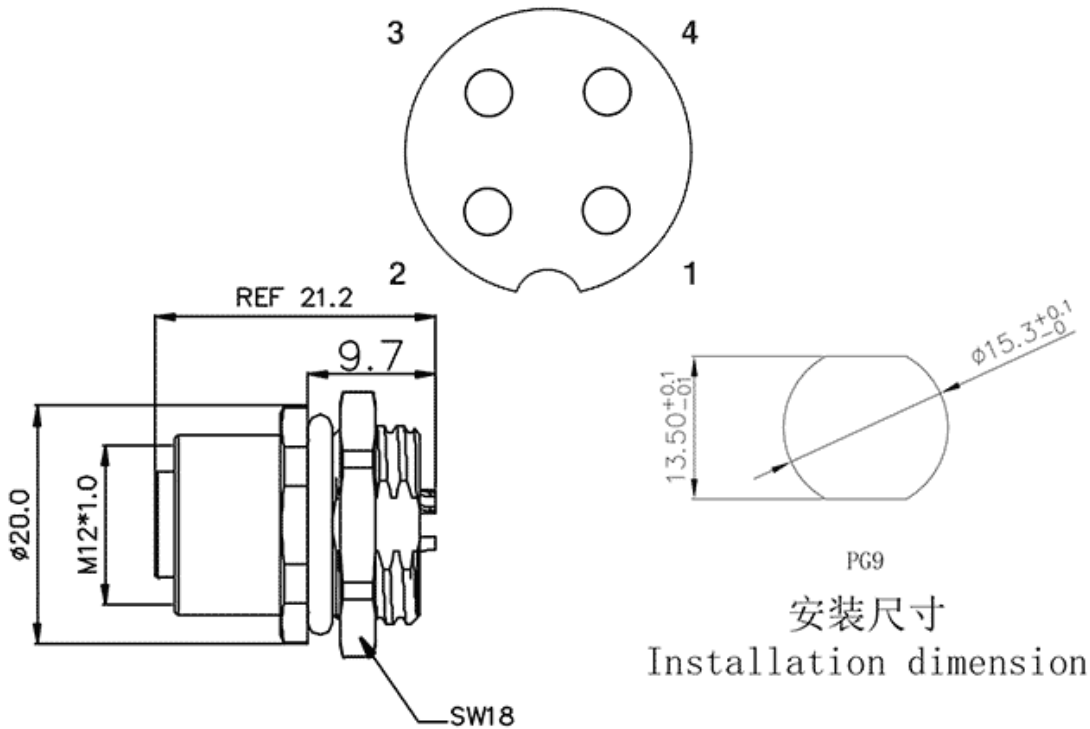

Product Type: M12 Panel Mounting Connector

Product Name: M12A04C-FPSFHUS

Product Description:

Product Size

Parameters

☞ SUPU ID	M12
☞ Number of connections	4
☞ Protection Level	IP67
☞ Operating temperature range	-40~+85°C

☞ Mounting Type	板前安装
☞ Thread type	M12X1.0
☞ Category	孔式
☞ Coding	A
☞ Connection method	杯口
☞ Mechanical endurance	100
☞ Standards	IEC61076-2-101

Commercial data

☞ Order No	M12A04C-FPSFHUS
☞ Packing unit	PCS
☞ Minimum order quantity	1