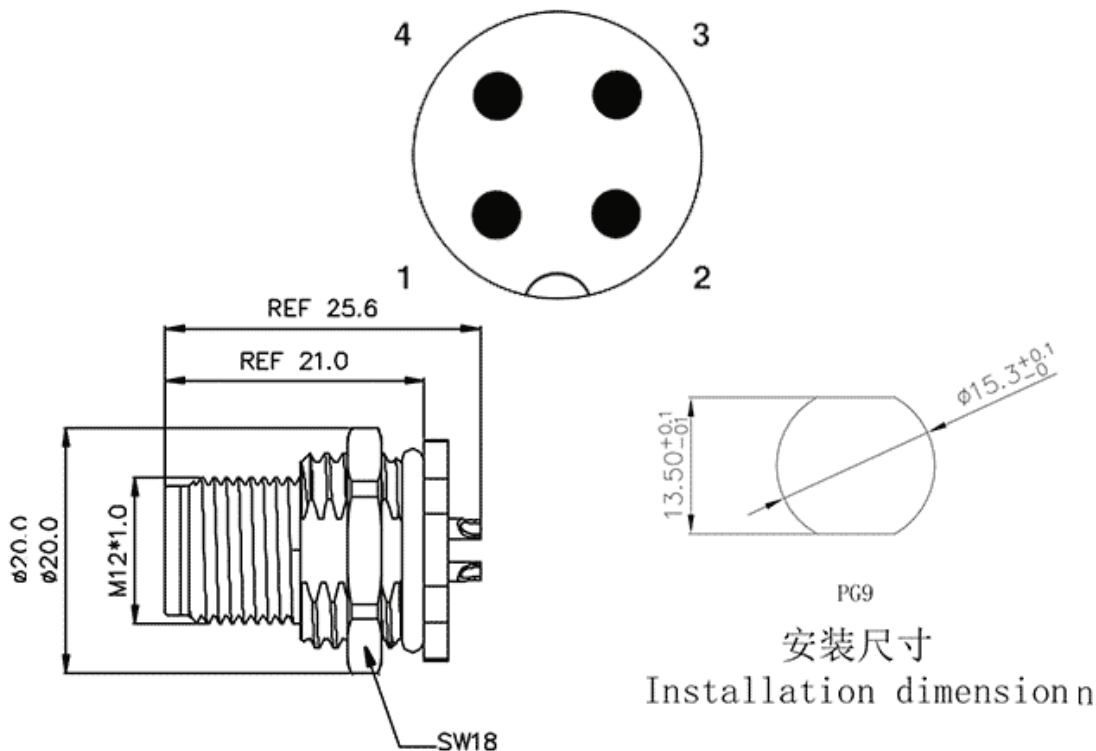

Product Type: M12 Panel Mounting Connector

Product Name: M12A04C-  
MPSRHUS

Product Description:

Product Size

Parameters

☞ SUPU ID	M12
☞ Number of connections	4
☞ Protection Level	IP67
☞ Operating temperature range	-40~+85°C

☞ Mounting Type	板后安装
☞ Thread type	M12X1.0
☞ Category	针式
☞ Coding	A
☞ Connection method	杯口
☞ Mechanical endurance	100
☞ Standards	IEC61076-2-101