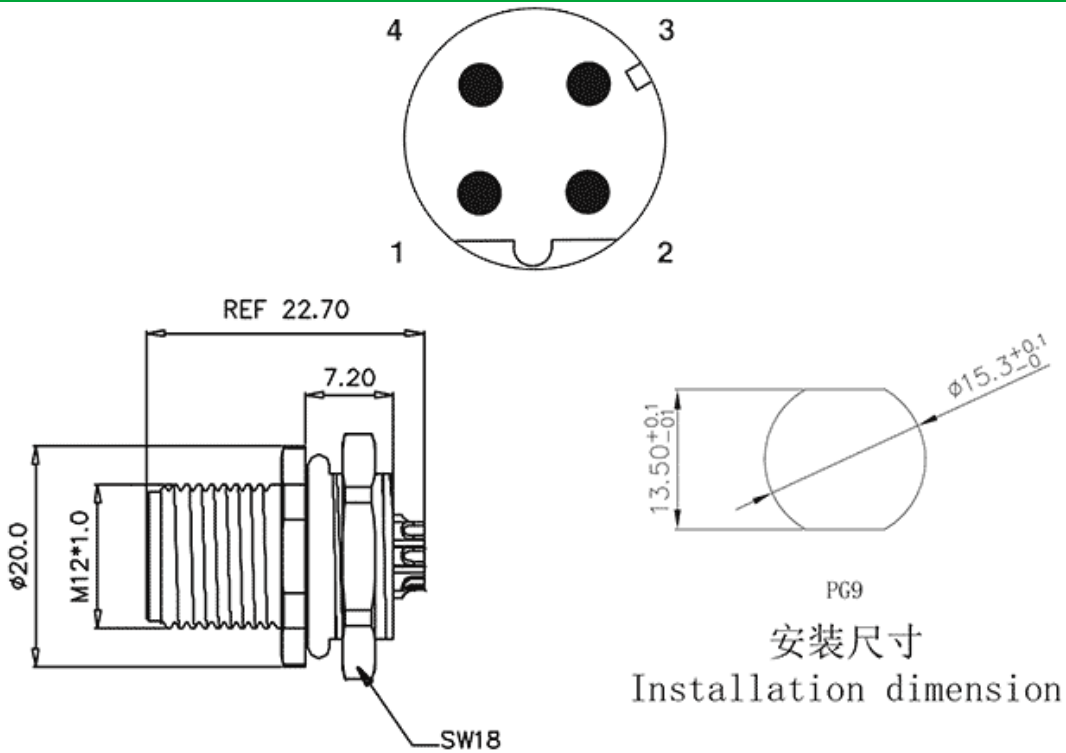

Product Type: M12 Panel Mounting Connector

Product Name: M12D04C-MPSFHUS

Product Description:

Product Size

安装尺寸
Installation dimension

Parameters

☞ SUPU ID	M12
☞ Number of connections	4
☞ Protection Level	IP67
☞ Operating temperature range	-40~+85°C

☞ Mounting Type	板前安装
☞ Thread type	M12X1.0
☞ Category	针式
☞ Coding	D
☞ Connection method	杯口
☞ Mechanical endurance	100
☞ Standards	IEC61076-2-101

Commercial data

☞ Order No	M12D04C-MPSFHUS
☞ Packing unit	PCS
☞ Minimum order quantity	1