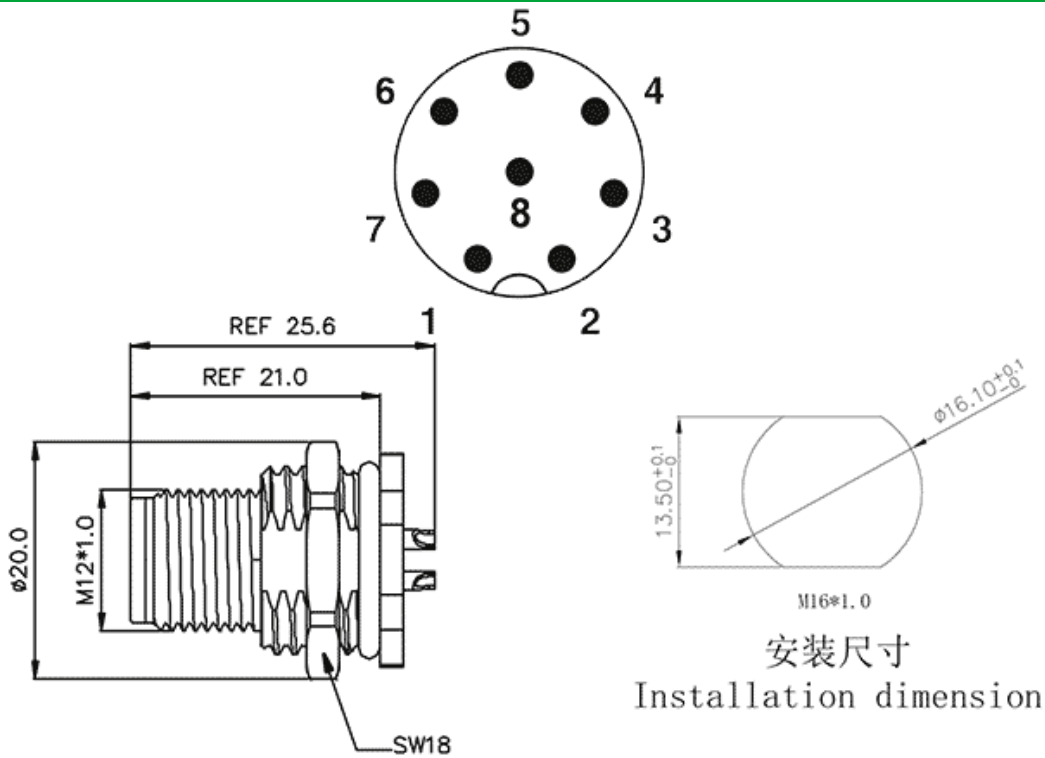

Product Type: M12 Panel Mounting Connector

Product Name: M12A08C-MPSRHUR

Product Description:

Product Size

Parameters

☞ SUPU ID	M12
☞ Number of connections	8
☞ Protection Level	IP67
☞ Operating temperature range	-40~+85°C

☞ Mounting Type	板后安装
☞ Thread type	M12X1.0
☞ Category	针式
☞ Coding	A
☞ Connection method	杯口
☞ Mechanical endurance	100
☞ Standards	IEC61076-2-101

Commercial data

☞ Order No	M12A08C-MPSRHUR
☞ Packing unit	PCS
☞ Minimum order quantity	1