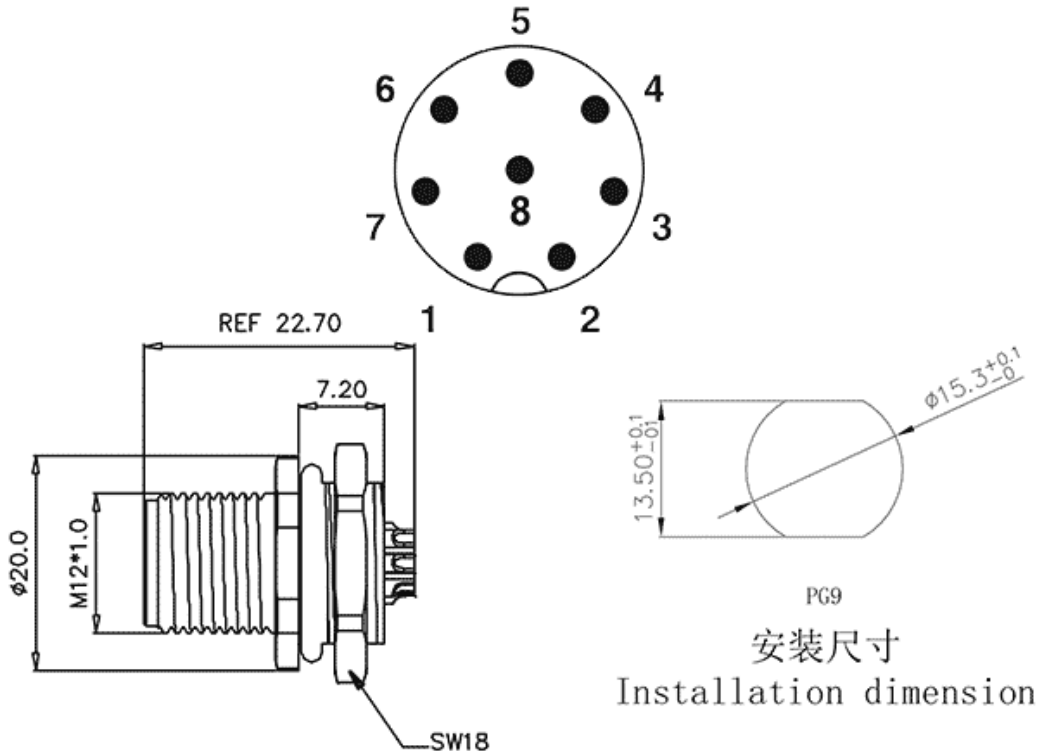

Product Type: M12 Panel Mounting Connector

Product Name: M12A08C-  
MPSFHUS

Product Description:

Product Size

Parameters

☞ SUPU ID	M12
☞ Number of connections	8
☞ Protection Level	IP67
☞ Operating temperature range	-40~+85°C

☞ Mounting Type	板前安装
☞ Thread type	M12X1.0
☞ Category	针式
☞ Coding	A
☞ Connection method	杯口
☞ Mechanical endurance	100
☞ Standards	IEC61076-2-101